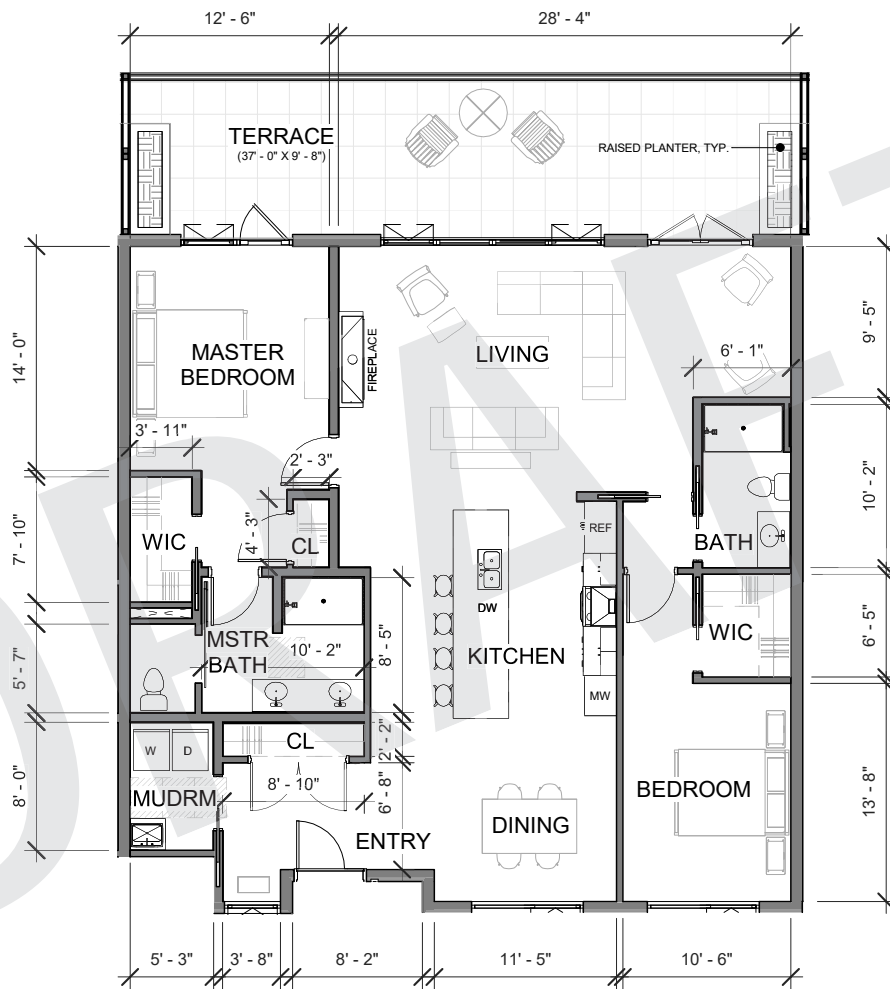

## SCHROEDER LOFTS BROADWAY 360° #8402

Renderings, floorplans, and square footage are architectural drafts—subject to change.  
Published 11/13/2019.

S|E A

ROSE  
VILLA

## SCHROEDER LOFTS BROADWAY 360° #8403

Renderings, floorplans, and square footage are architectural drafts—subject to change.

Published 11/13/2019.